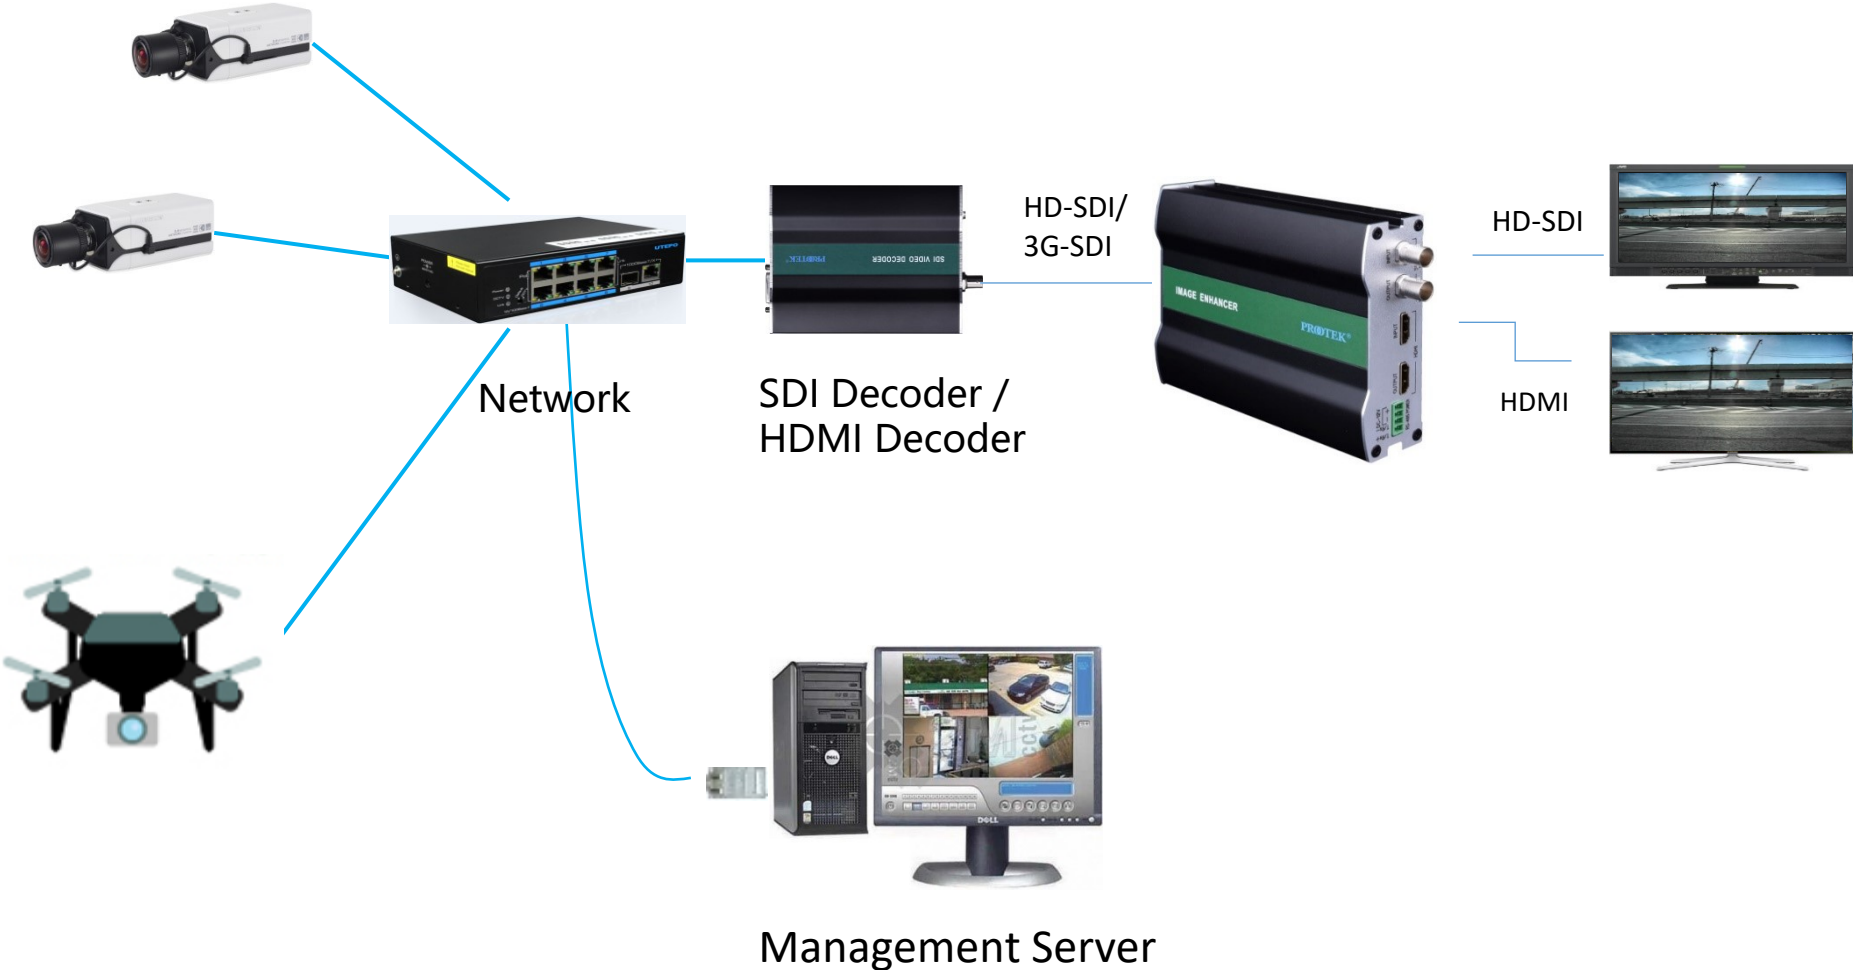

Simultaneous output

Configuration

Configuration

Configuration

Configuration

Part Descriptions

LED Indicator

Enhancement
Color

DNR

Lock Button

HDMI Output

HDMI Input

SDI Input

SDI Output

RS-485 Serial

Network (RJ45, N/A)

Power Switch (AC100~220V)

RS-485 Serial

DC12V

HDMI Output

HDMI Input

SDI Output

SDI Input

The red LED will be on when unlocking and the image can be improved with the control button

Specification

- ① Model No : PIE-01HD or PIE-01HD-1U
- ② Video Processing Algorithm : DRE(Dynamic Range Enhancer)
 - Front Adjustment Button, RS-485, TCP/IP (TBD)
- ③ Function : Enhancement, Noise Reduction, Color Adjustment
- ④ Video Input : HD SDI, SD SDI (BNC, 75Ω), HDMI(Ver. 1.3)
- ⑤ Video Output (Processed) : Both HD-SDI(BNC,75Ω) and HDMI
- ⑥ Video Format :
 - 1080p/30, 1080p/29.97, 1080p/25
 - 1080i/60, 1080i/59.94, 1080i/50
 - 720p/60, 720p/59.94, 720p/50
 - 480i/59.94
 - 576i/50
- ⑦ Serial Interface : RS-485
- ⑧ Control Software :
 - OS : Windows
 - Function : Function ON/OFF (Enh, NR, COR)
 - Level Adjustment
- ⑨ Operation Temperature : 0 ~ 55 °C
- ⑩ Power Input : DC12V or AC110~220V