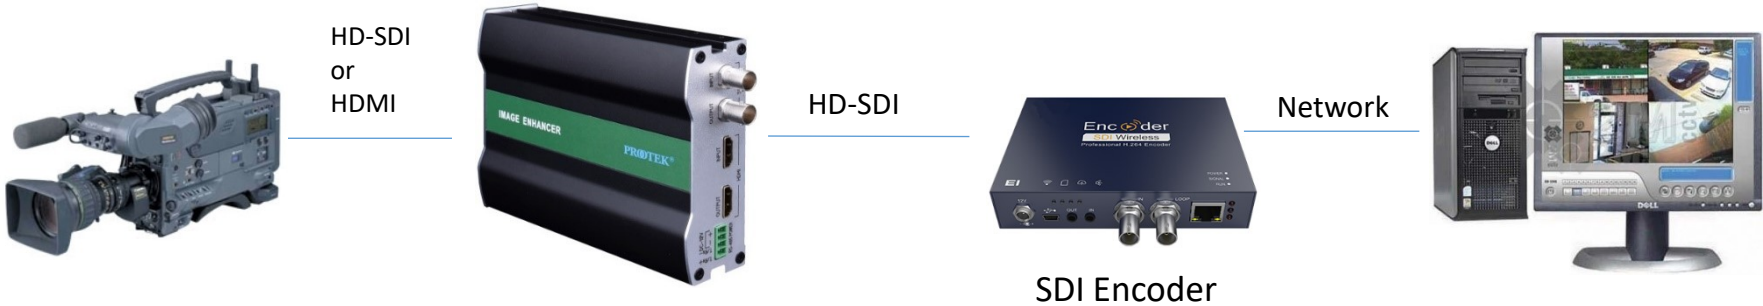

Configuration