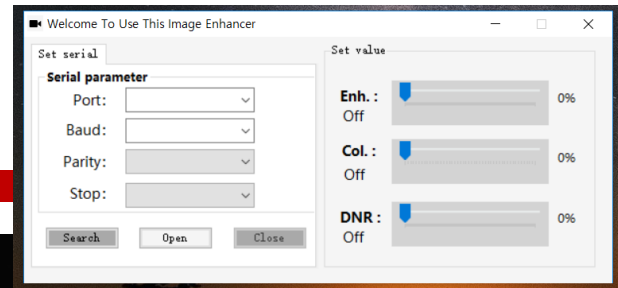

Real Time Full HD Video Enhancement
under all environmental conditions
(HD-SDI, HDMI interface)

-Piclear -

DK solutions | <http://gogocctv.com>

What is HD video enhancement?

On screen Display for level of Enhancement