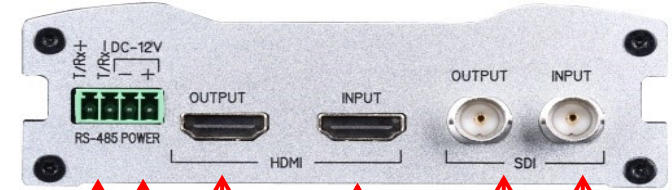

Simultaneous output

Configuration

Configuration

Configuration

Configuration

Part Descriptions

LED Indicator

Enhancement
Color

DNR

Lock Button

HDMI Output

HDMI Input

SDI Input

SDI Output

RS-485 Serial

Network (RJ45, N/A)

Power Switch (AC100~220V)

RS-485 Serial

DC12V

HDMI Output

HDMI Input

SDI Output

SDI Input

The red LED will be on when unlocking and the image can be improved with the control button