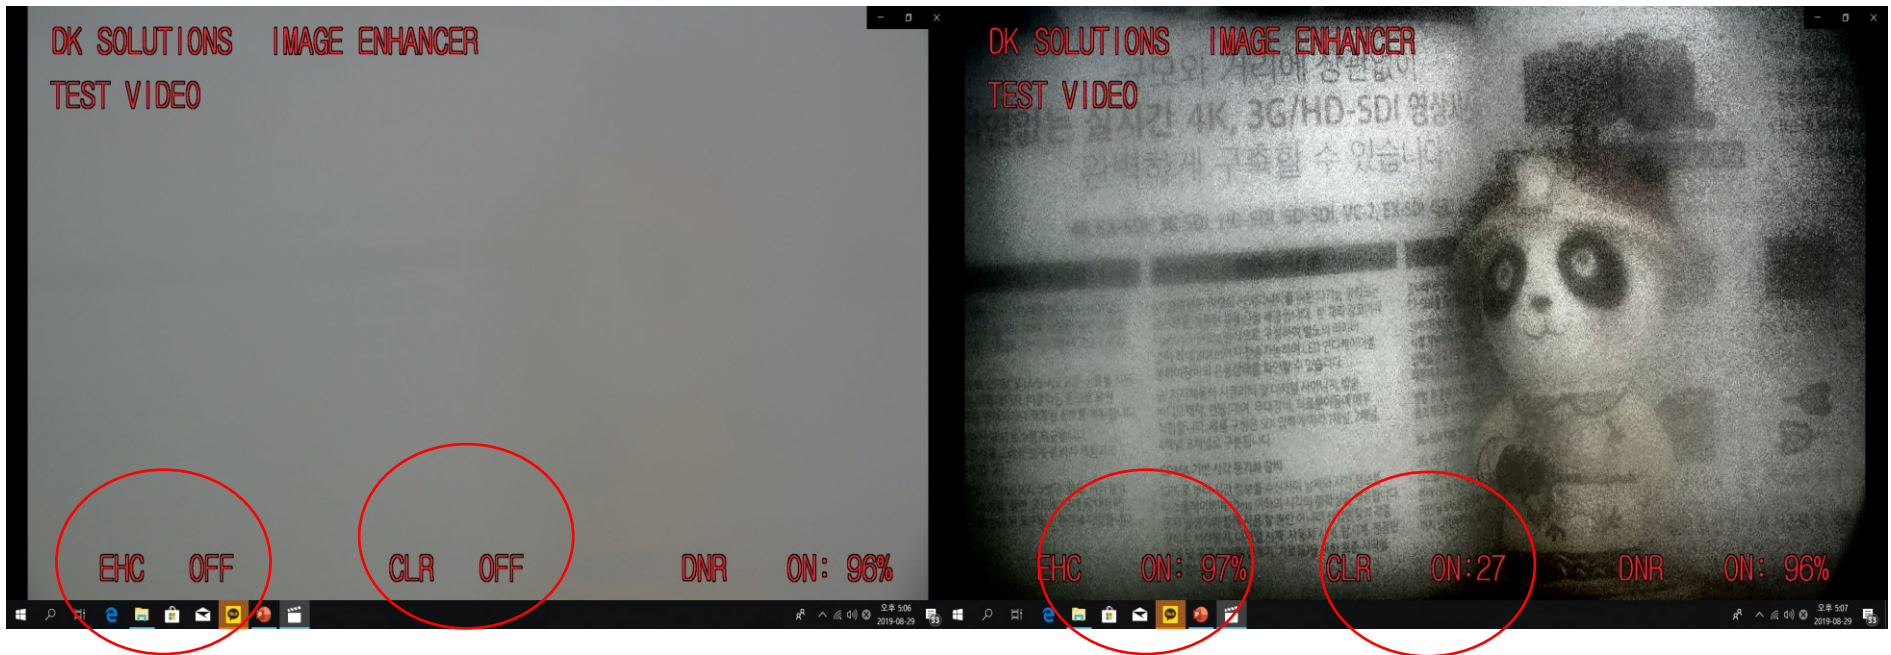

Humidifier in fishbowl