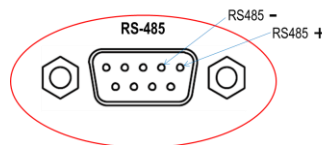

Power Switch (AC100~220V)

RS-485 Serial

DC12V

HDMI Output

HDMI Input

SDI Output

SDI Input

The red LED will be on when unlocking and the image can be improved with the control button