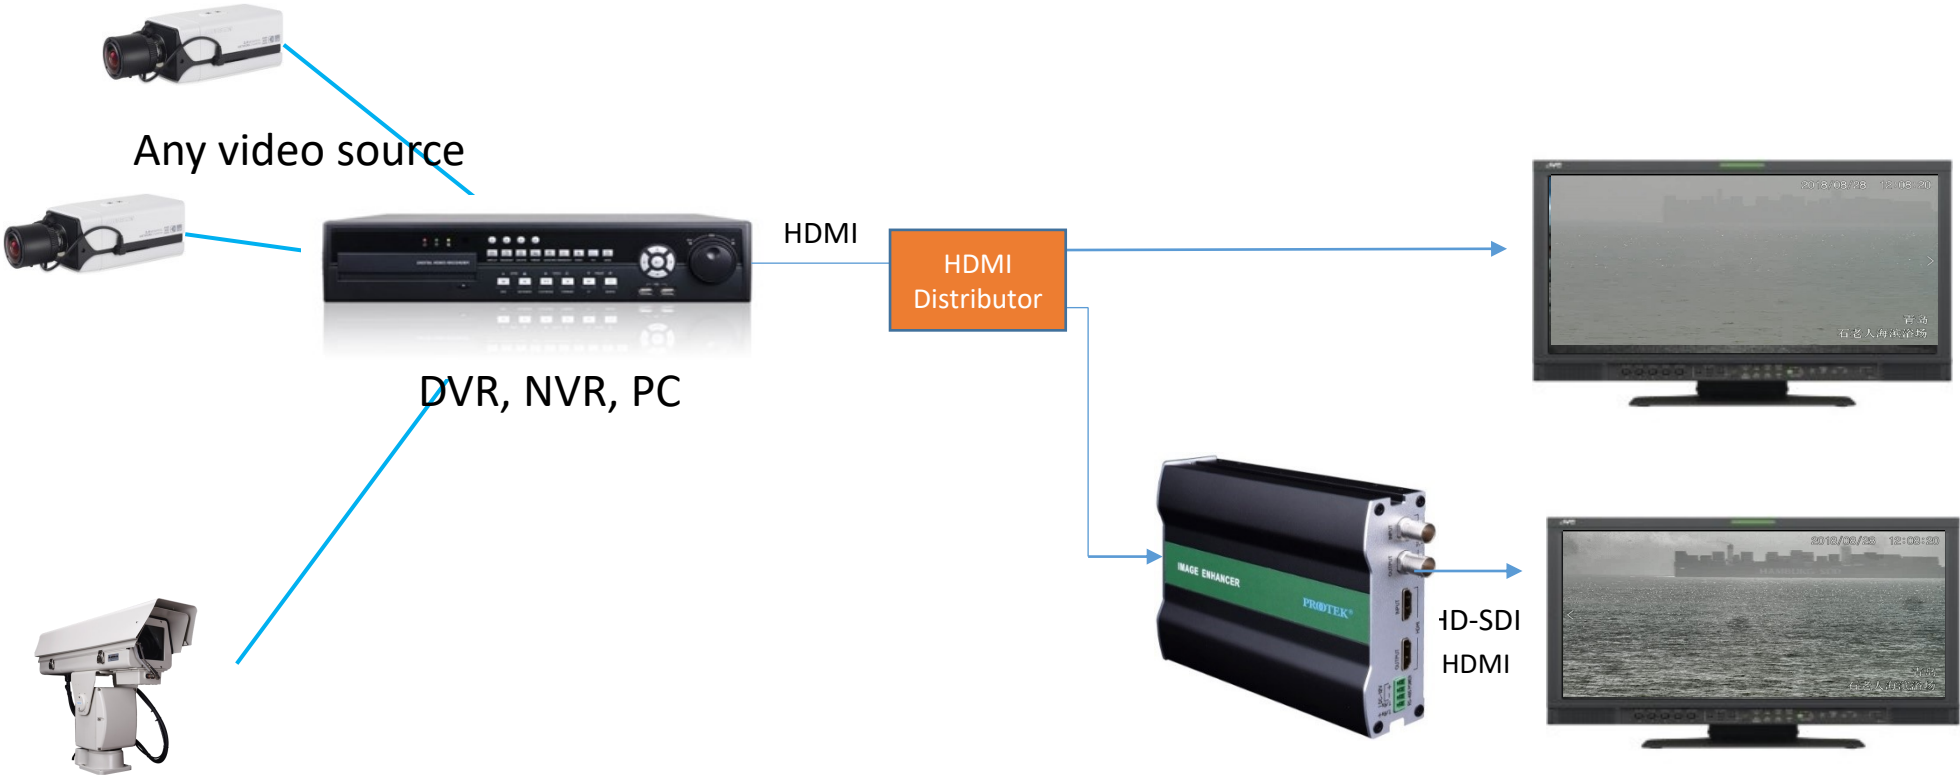

Configuration