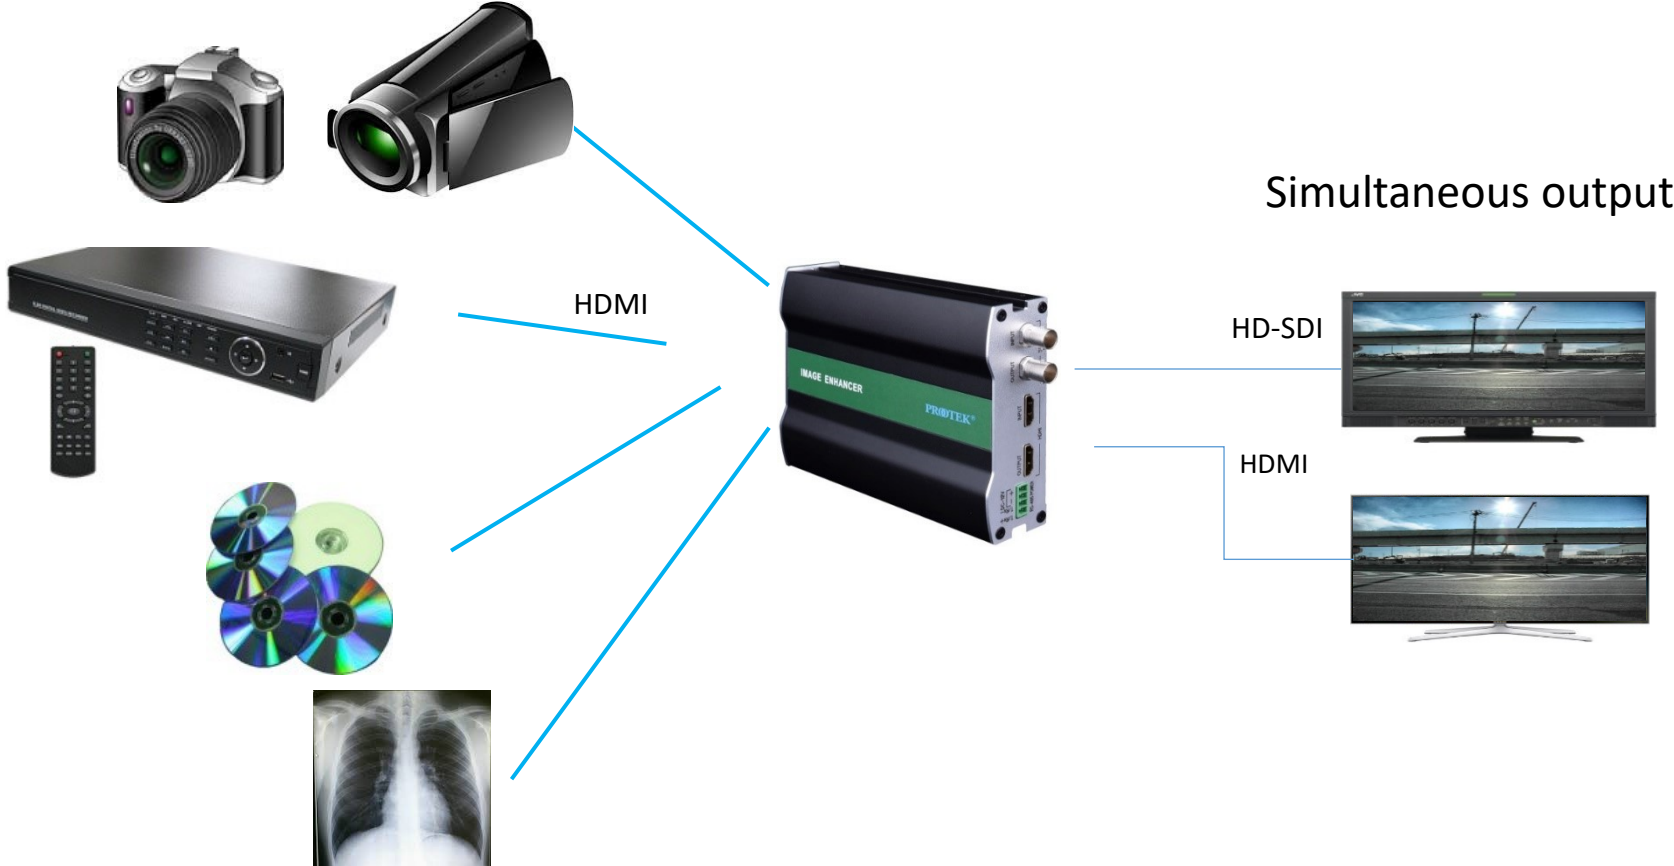

Configuration