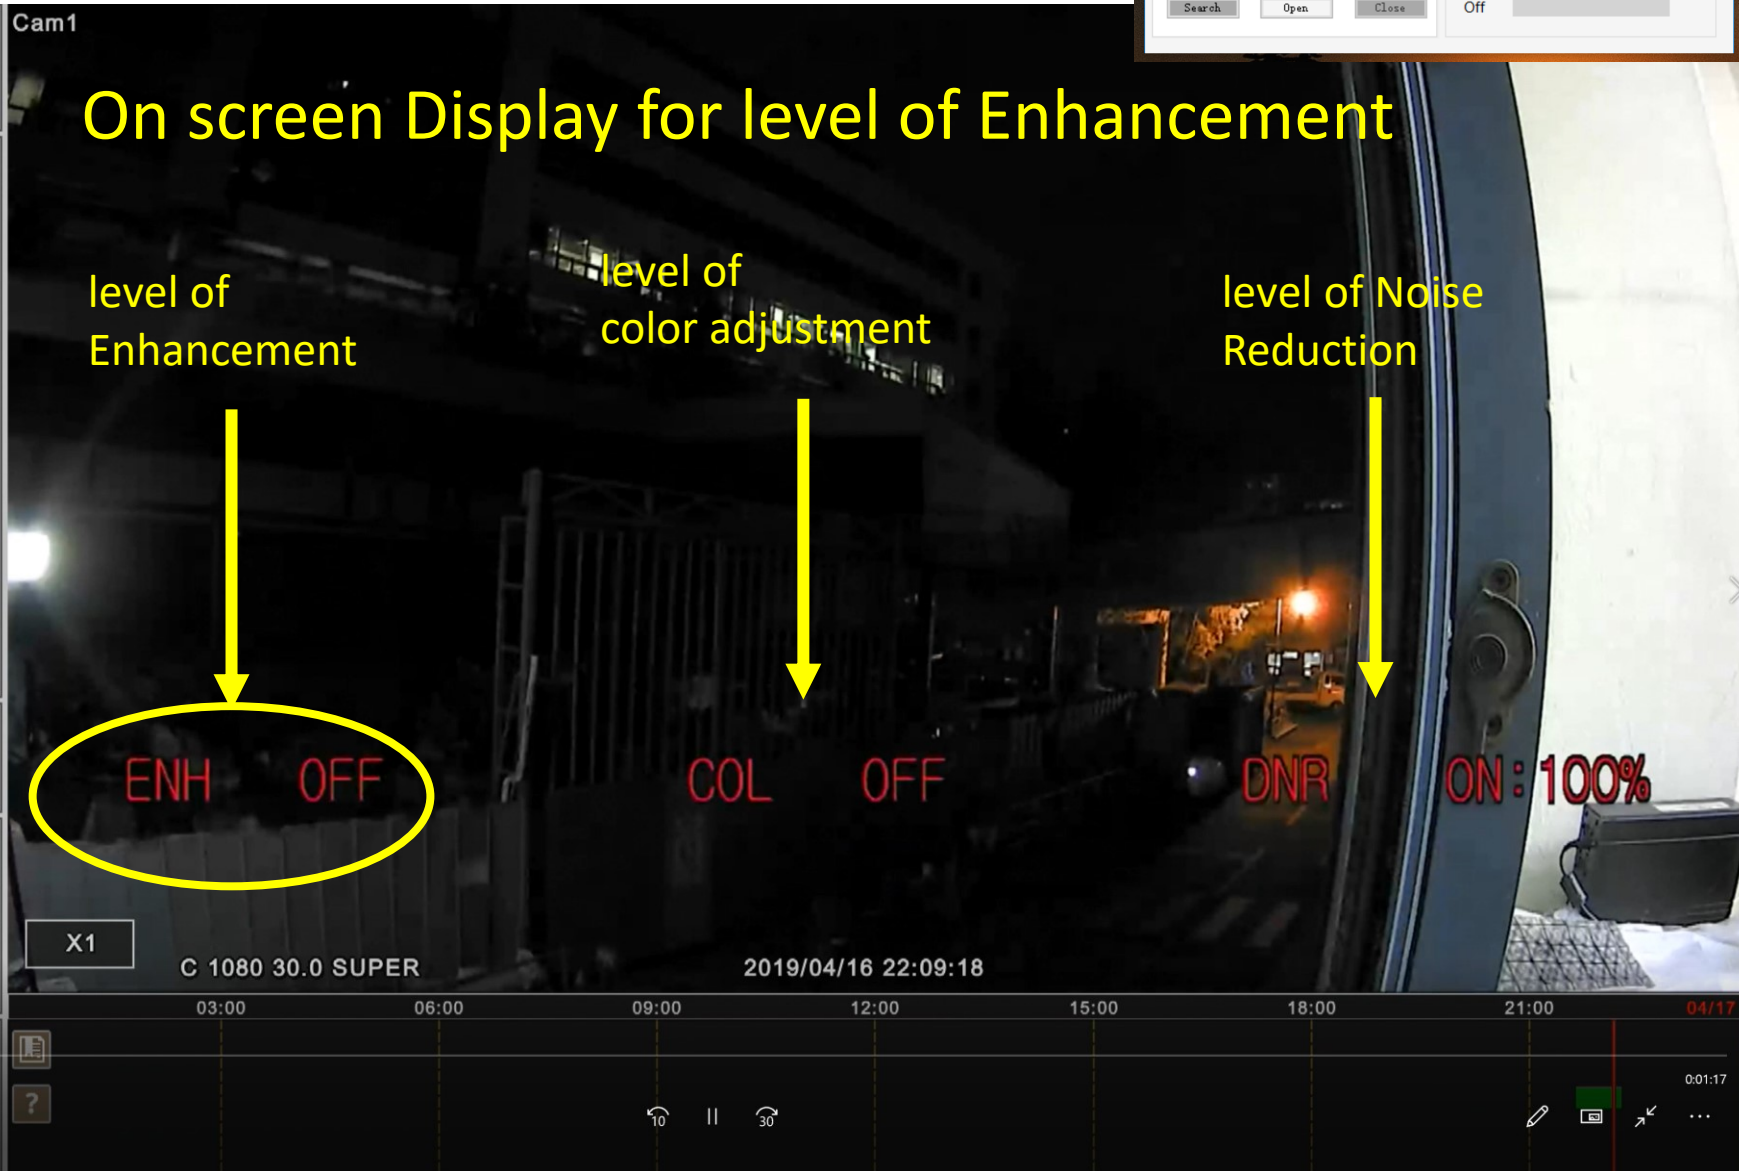

On screen Display for level of Enhancement

Cam1

2019/04

S	M	T	W	T	F	S
31	1	2	3	4	5	6
7	8	9	10	11	12	13
14	15	16	17	18	19	20
21	22	23	24	25	26	27
28	29	30	1	2	3	4
5	6	7	8	9	10	11

From 2018/08/06 00:39:59
To 2019/05/29 15:56:09

ARCHIVE

0:00:05

2019/04/16 22:09:18

level of Enhancement

ENH OFF

level of color adjustment

COL OFF

level of Noise Reduction

DNR ON: 100%