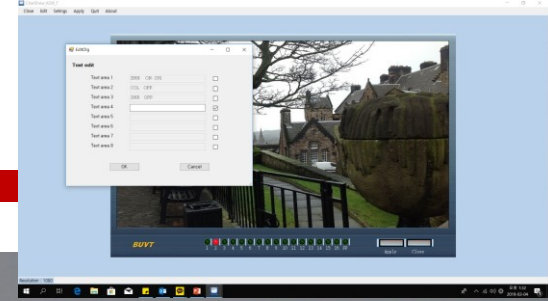

00:01:07

What is HD video enhancement?

DK SOLUTIONS IMAGE ENHANCER
TEST VIDEO

Insert Text and time on the video
At any location

level of
Enhancement

level of
color adjustment

level of Noise
Reduction

0:00:02